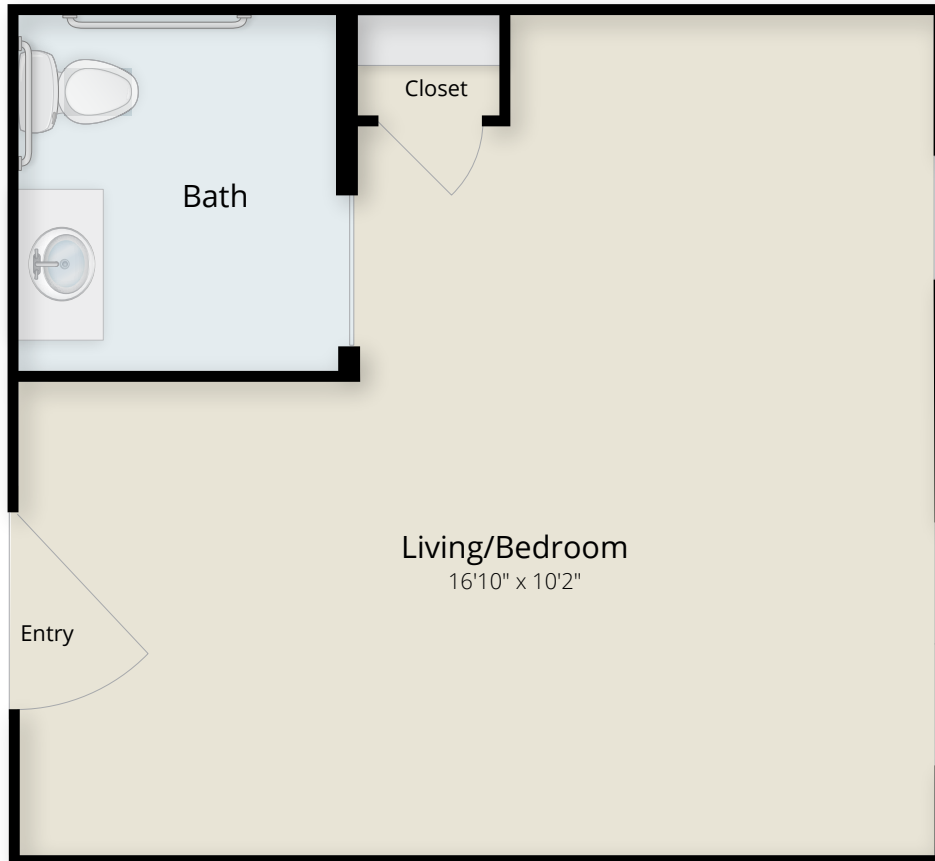

Personal Care
Deerwood
Large Private Room
(Approx. 215 SF)

Note: Floor plans illustrate a general plan which is subject to future change and revisions. Dimensions, boundaries and furniture or object position locations are for illustrative purposes only and are not intended to be exact.