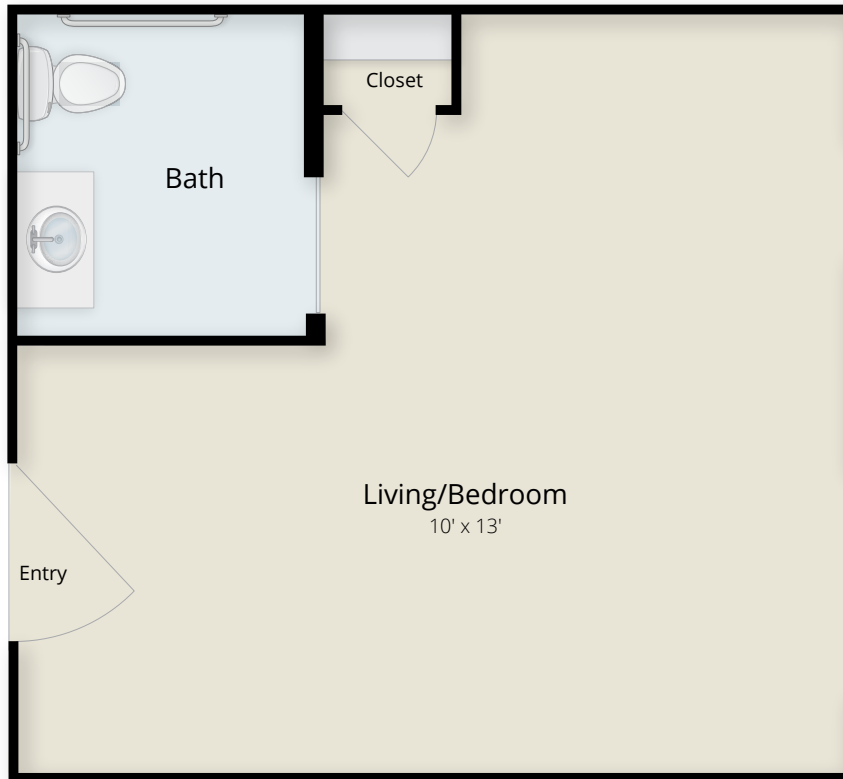

Personal Care
Pinegrove
Small Private Room
(Approx. 130 SF)

Note: Floor plans illustrate a general plan which is subject to future change and revisions. Dimensions, boundaries and furniture or object position locations are for illustrative purposes only and are not intended to be exact.