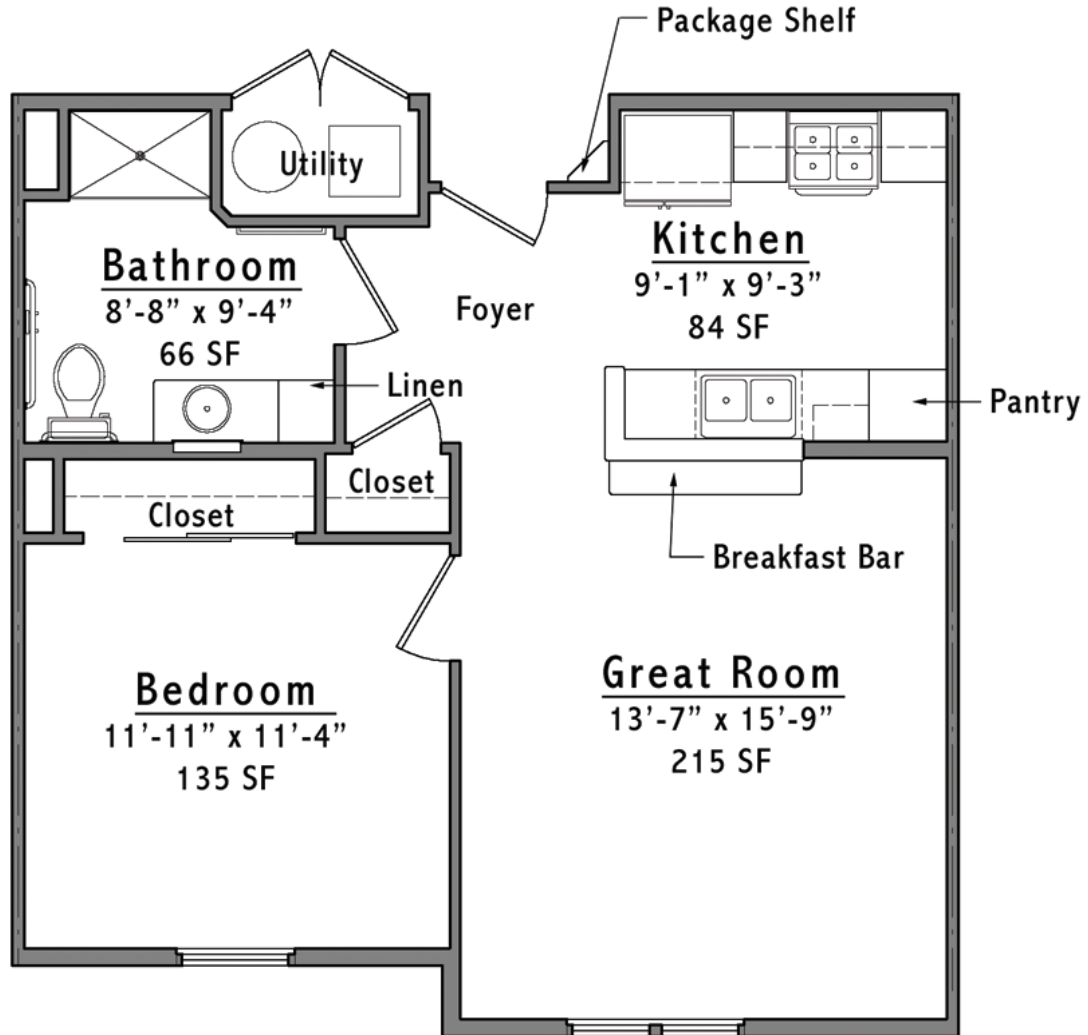

# 1 Bedroom/1 Bath

(Approx. 626 SF)

Note: Floor plans illustrate a general plan which is subject to future change and revisions. Dimensions, boundaries and position locations are for illustrative purposes only and are not intended to be exact.